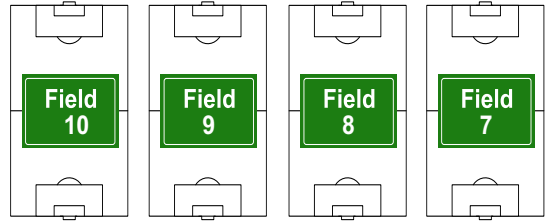

Durango

RYSL FIELDS 11,12 & 13
CCPR PURPLE BALL FIELD 4

Team
Picture
Area

RYSL FIELDS 7,8,9 & 10
CCPR GREEN BALL FIELD 5

"The Bowl"

Spring Mountain

RYSL FIELD 14
CCPR BLUE BALL FIELD 2

Playground

RYSL Office

Drop Box

Snack Bar

Playground

Desert Inn

RYSL FIELD 15
CCPR RED BALL FIELD 1

Referee
Cabana

U5 & U6 Games are played on **Fields 1-6**
Rug Rat Program played on Rug Rat **Fields 1-12**

RYSL FIELDS 1,2,3,4,5,6 / RR FIELDS 1-12
CCPR YELLOW BALL FIELD 3

Goal Container

Dirt Parking Lot

Durango

Twain

**CLOSED
FALL 2018 SEASON**

THESE "3" FIELDS ARE FOR SATURDAY USE ONLY!

**RYSL FIELD 18
CCPR FIELD 3**