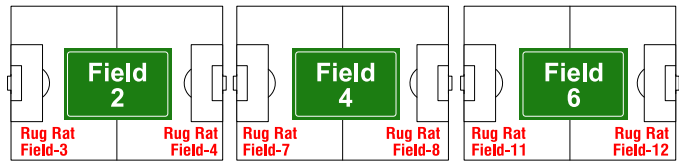

Drop Box

Snack Bar

Playground

Desert Inn

Referee Cabana

RYSL FIELD 15
CCPR RED BALL FIELD 1

U5 & U6 Games are played on **Fields 1-6**
Rug Rat Program played on Rug Rat **Fields 1-12**

RYSL FIELDS 1,2,3,4,5,6 / RR FIELDS 1-12
CCPR YELLOW BALL FIELD 3

Goal Container

Dirt Parking Lot

Durango

Twain

THESE "3" FIELDS ARE FOR SATURDAY USE ONLY!

**RYSL FIELD 18
CCPR FIELD 3**

**RYSL FIELD 17
CCPR FIELD 2**

**RYSL FIELD 16
CCPR FIELD 1**