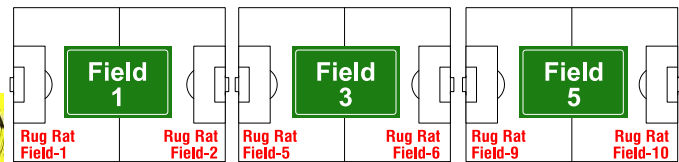

Drop Box

Snack Bar

Playground

Desert Inn

Referee Cabana

RYSL FIELD 15
CCPR RED BALL FIELD 1

U5 & U6 Games are played on **Fields 1-6**
Rug Rat Program played on Rug Rat **Fields 1-12**

RYSL FIELDS 1,2,3,4,5,6 / RR FIELDS 1-12
CCPR YELLOW BALL FIELD 3

Goal Container

Dirt Parking Lot

Durango

Twain

THESE "3" FIELDS ARE FOR SATURDAY USE ONLY!

**RYSL FIELD 18
CCPR FIELD 3**

**RYSL FIELD 17
CCPR FIELD 2**

**RYSL FIELD 16
CCPR FIELD 1**