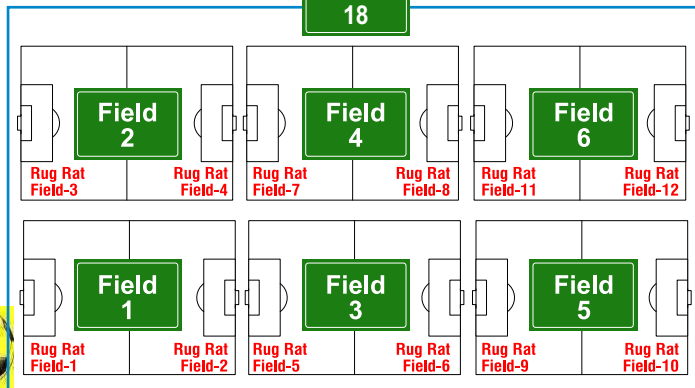

RYSL Office

Drop Box

Snack Bar

Playground

Desert Inn

RYSL FIELD 15
CCPR RED BALL FIELD 1

Referee
Cabana

U5 & U6 Games are played on **Fields 1-6**
Rug Rat Program played on Rug Rat **Fields 1-12**

RYSL FIELDS 1,2,3,4,5,6 / RR FIELDS 1-12
CCPR YELLOW BALL FIELD 3

Goal Container

Dirt Parking Lot

Durango

Twain

**CLOSED
FALL 2018 SEASON**

THESE "3" FIELDS ARE FOR SATURDAY USE ONLY!

**RYSL FIELD 18
CCPR FIELD 3**