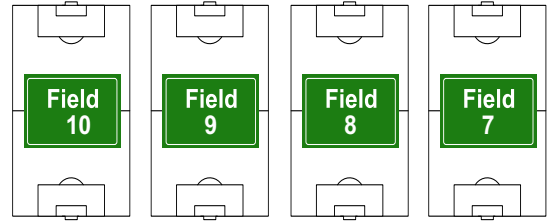

Durango

RYSL FIELDS 11,12 & 13
CCPR PURPLE BALL FIELD 4

RYSL FIELDS 7,8,9 & 10
CCPR GREEN BALL FIELD 5

"The Bowl"

Spring Mountain

RYSL FIELD 14
CCPR BLUE BALL FIELD 2

Playground

RYSL Office

Drop Box

Snack Bar

Playground

Desert Inn

Referee Cabana

RYSL FIELD 15
CCPR RED BALL FIELD 1

U5 & U6 Games are played on **Fields 1-6**
Rug Rat Program played on Rug Rat **Fields 1-12**

RYSL FIELDS 1,2,3,4,5,6 / RR FIELDS 1-12
CCPR YELLOW BALL FIELD 3

Goal Container

Dirt Parking Lot

Durango

Twain

THESE "3" FIELDS ARE FOR SATURDAY USE ONLY!

**RYSL FIELD 18
CCPR FIELD 3**

**RYSL FIELD 17
CCPR FIELD 2**

**RYSL FIELD 16
CCPR FIELD 1**