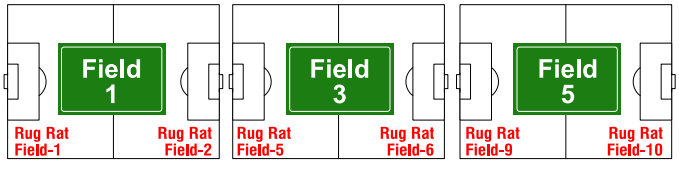

RYSL FIELD 11
CCPR BLUE BALL FIELD 2

Playground

RYSL Office

Snack Bar

Playground

Referee Cabana

CLOSED 040218 - 070118

RYSL FIELD 12
CCPR RED BALL FIELD 1

U5 & U6 Games are played on **Fields 1-6**
Rug Rat Program played on Rug Rat **Fields 1-12**

RYSL FIELDS 1,2,3,4,5,6 / RR FIELDS 1-12
CCPR YELLOW BALL FIELD 3

Goal Container

Dirt Parking Lot

Durango

Twain

THESE "3" FIELDS ARE FOR SATURDAY USE ONLY!