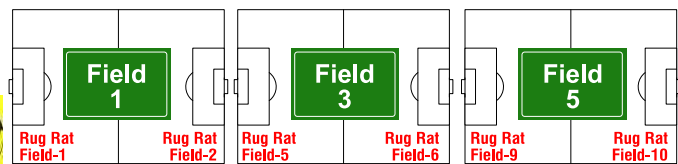

Playground

RYSL Office

Drop Box

Snack Bar

Playground

RYSL FIELD 12
CCPR RED BALL FIELD 1

Referee
Cabana

U5 & U6 Games are played on **Fields 1-6**
Rug Rat Program played on Rug Rat **Fields 1-12**

RYSL FIELDS 1,2,3,4,5,6 / RR FIELDS 1-12
CCPR YELLOW BALL FIELD 3

Goal Container

Dirt Parking Lot

Durango

Twain

Field 15

CLOSED 100117 - 022818

THESE "3" FIELDS ARE FOR SATURDAY USE ONLY!