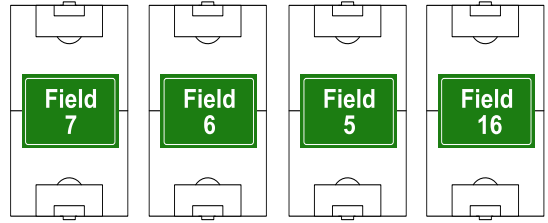

Durango

RYSL FIELDS 8,9, & 10
CCPR PURPLE BALL FIELD 4

Team Picture Area

RYSL FIELDS 5,6,7, & 16
CCPR GREEN BALL FIELD 5

"The Bowl"

Spring Mountain

Desert Inn

CLOSED 040218 - 070118

RYSL FIELD 11
CCPR BLUE BALL FIELD 2

Playground

RYSL Office

Snack Bar

Playground

Referee Cabana

CLOSED 040218 - 070118

RYSL FIELD 12
CCPR RED BALL FIELD 1

U5 & U6 Games are played on **Fields 1-6**
Rug Rat Program played on Rug Rat **Fields 1-12**

RYSL FIELDS 1,2,3,4,5,6 / RR FIELDS 1-12
CCPR YELLOW BALL FIELD 3

Goal Container

Dirt Parking Lot

Durango

Twain

THESE "3" FIELDS ARE FOR SATURDAY USE ONLY!