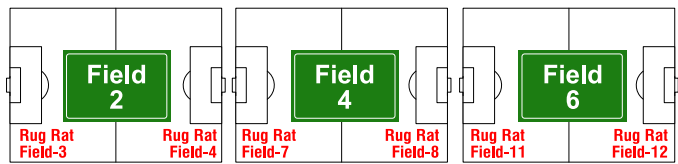

Playground

RYSL Office

Drop Box

Snack Bar

Playground

RYSL FIELD 12
CCPR RED BALL FIELD 1

Referee
Cabana

U5 & U6 Games are played on **Fields 1-6**
Rug Rat Program played on Rug Rat **Fields 1-12**

RYSL FIELDS 1,2,3,4,5,6 / RR FIELDS 1-12
CCPR YELLOW BALL FIELD 3

Goal Container

Dirt Parking Lot

Durango

Twain

Field 15

CLOSED 100117 - 022818

THESE "3" FIELDS ARE FOR SATURDAY USE ONLY!