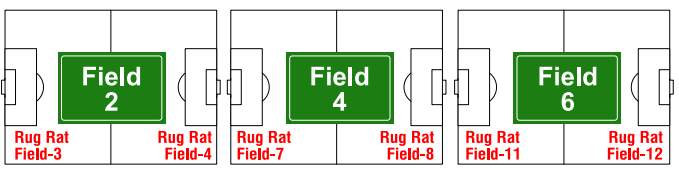

RYSL FIELD 11
CCPR BLUE BALL FIELD 2

Playground

RYSL Office

Snack Bar

Playground

Referee Cabana

CLOSED 040218 - 070118

RYSL FIELD 12
CCPR RED BALL FIELD 1

U5 & U6 Games are played on **Fields 1-6**
Rug Rat Program played on Rug Rat **Fields 1-12**

RYSL FIELDS 1,2,3,4,5,6 / RR FIELDS 1-12
CCPR YELLOW BALL FIELD 3

Goal Container

Dirt Parking Lot

Durango

Twain

THESE "3" FIELDS ARE FOR SATURDAY USE ONLY!