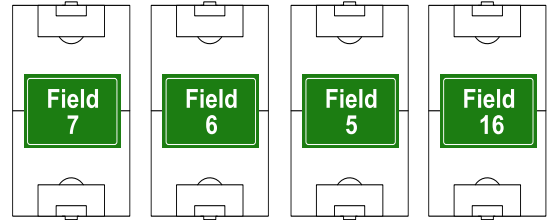

Durango

"The Bowl"

RYSL FIELDS 8,9, & 10
CCPR PURPLE BALL FIELD 4

RYSL FIELDS 5,6,7, & 16
CCPR GREEN BALL FIELD 5

Team
Picture
Area

Spring Mountain

Desert Inn

RYSL FIELD 11
CCPR BLUE BALL FIELD 2

Playground

RYSL Office

Drop Box

Snack Bar

Playground

RYSL FIELD 12
CCPR RED BALL FIELD 1

Referee
Cabana

U5 & U6 Games are played on **Fields 1-6**
Rug Rat Program played on Rug Rat **Fields 1-12**

RYSL FIELDS 1,2,3,4,5,6 / RR FIELDS 1-12
CCPR YELLOW BALL FIELD 3

Goal Container

Dirt Parking Lot

Durango

Twain

Field 15

CLOSED 100117 - 022818

THESE "3" FIELDS ARE FOR SATURDAY USE ONLY!